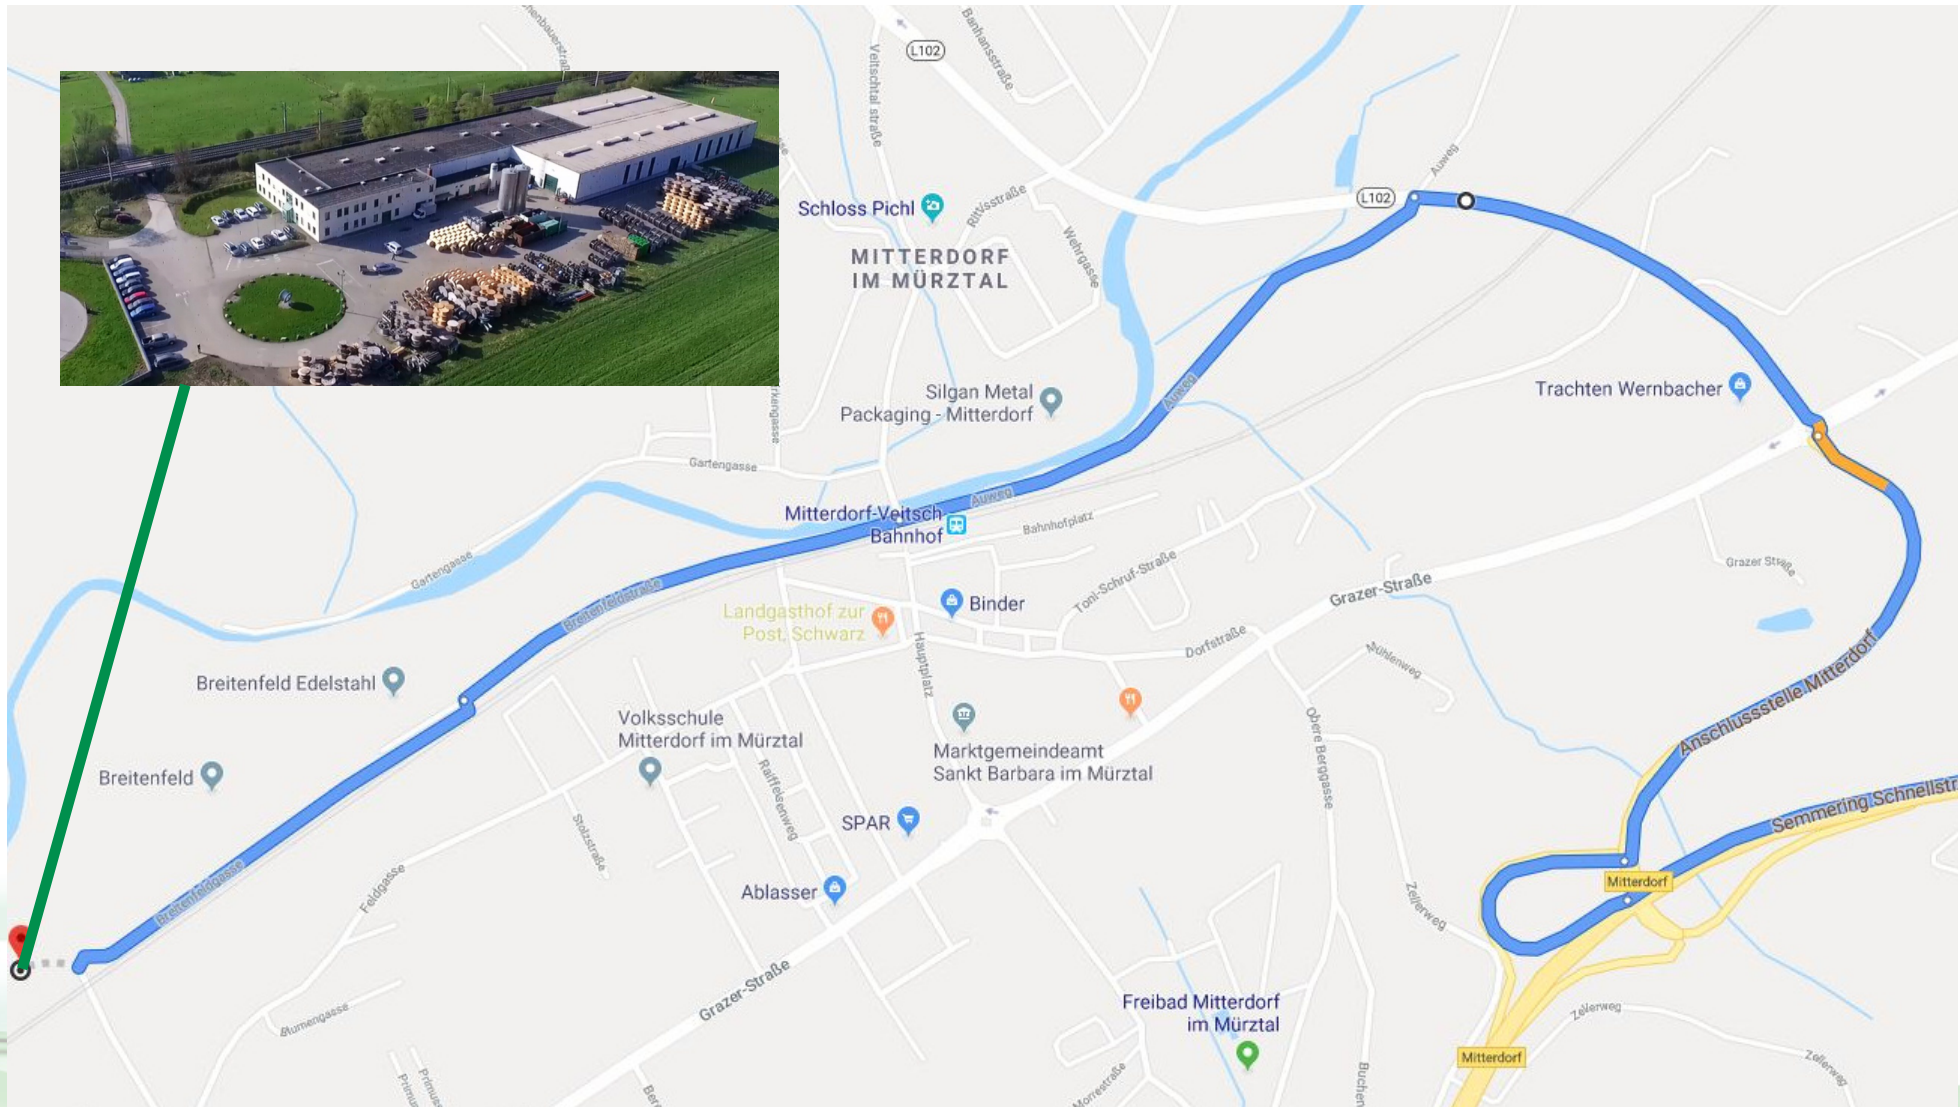

# Truck driving directions to plant Wartberg

Leave Motorway at exit "Mitterdorf im Mürztal" - cross roundabout (2nd exit) in direction "Veitsch" - after the railway underpass turn left into Auweg, then straight ahead until final destination Breitenfeldgasse 5 (via Breitenfeld Edelstahl company)

Truck driving directions to plant Wartberg